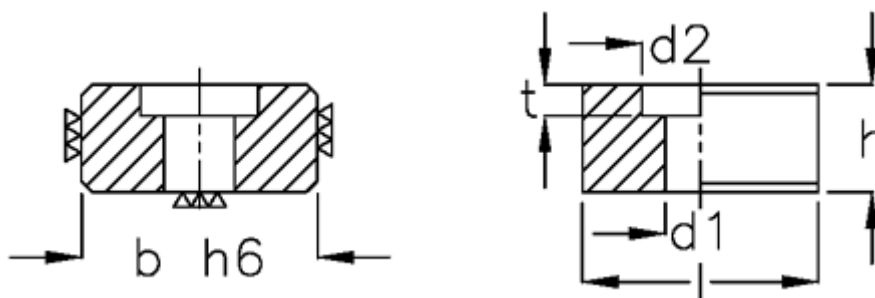

Data Sheet

Article number: 20916013

Description: E+G Shallow T-nut
GN 230-14

Measures

b	= 14
d1	= 7
d2	= 11
H	= 10
L	= 22
screw	= M6x16
t	= 6.3